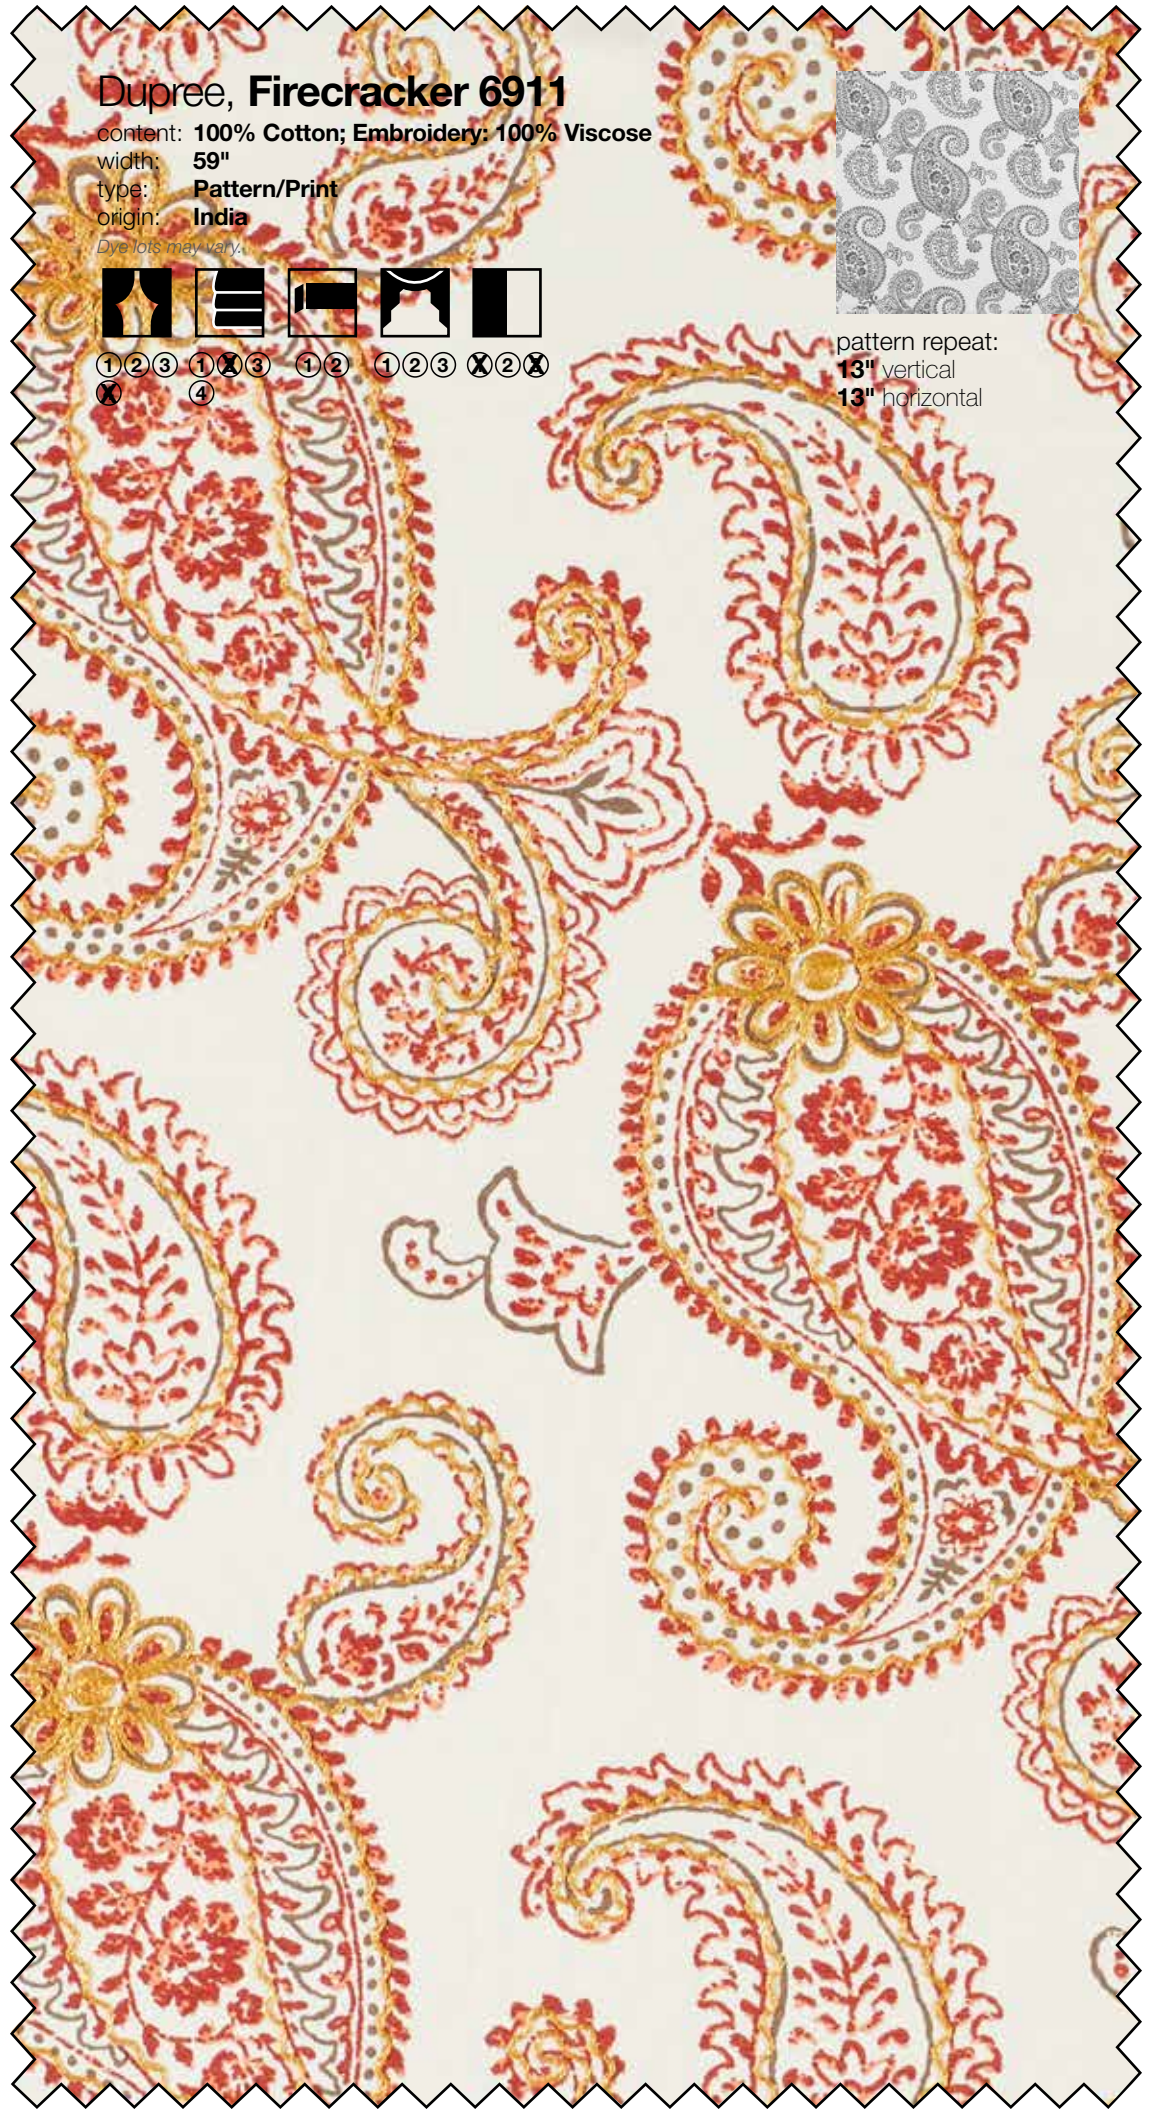

type: Pattern/Print

origin: India

Dye lots may vary.

①②③ ①②③ ①② ①②③ ①②③
④

pattern repeat:

13" vertical

13" horizontal

Wake, Marquee 6970