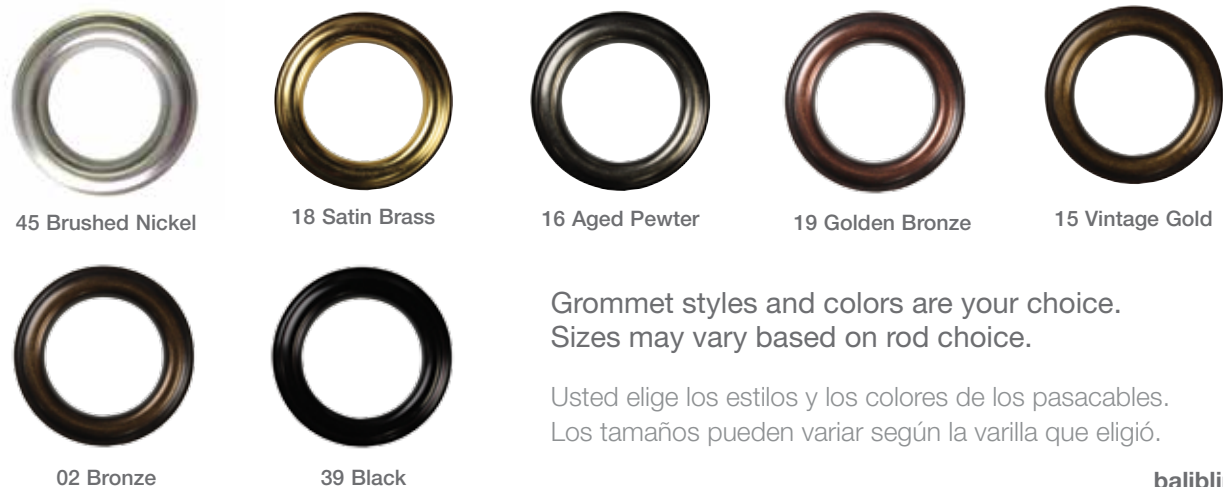

Grommet styles and colors are your choice. Sizes may vary based on rod choice.

Usted elige los estilos y los colores de los pasacables. Los tamaños pueden variar según la varilla que eligió.